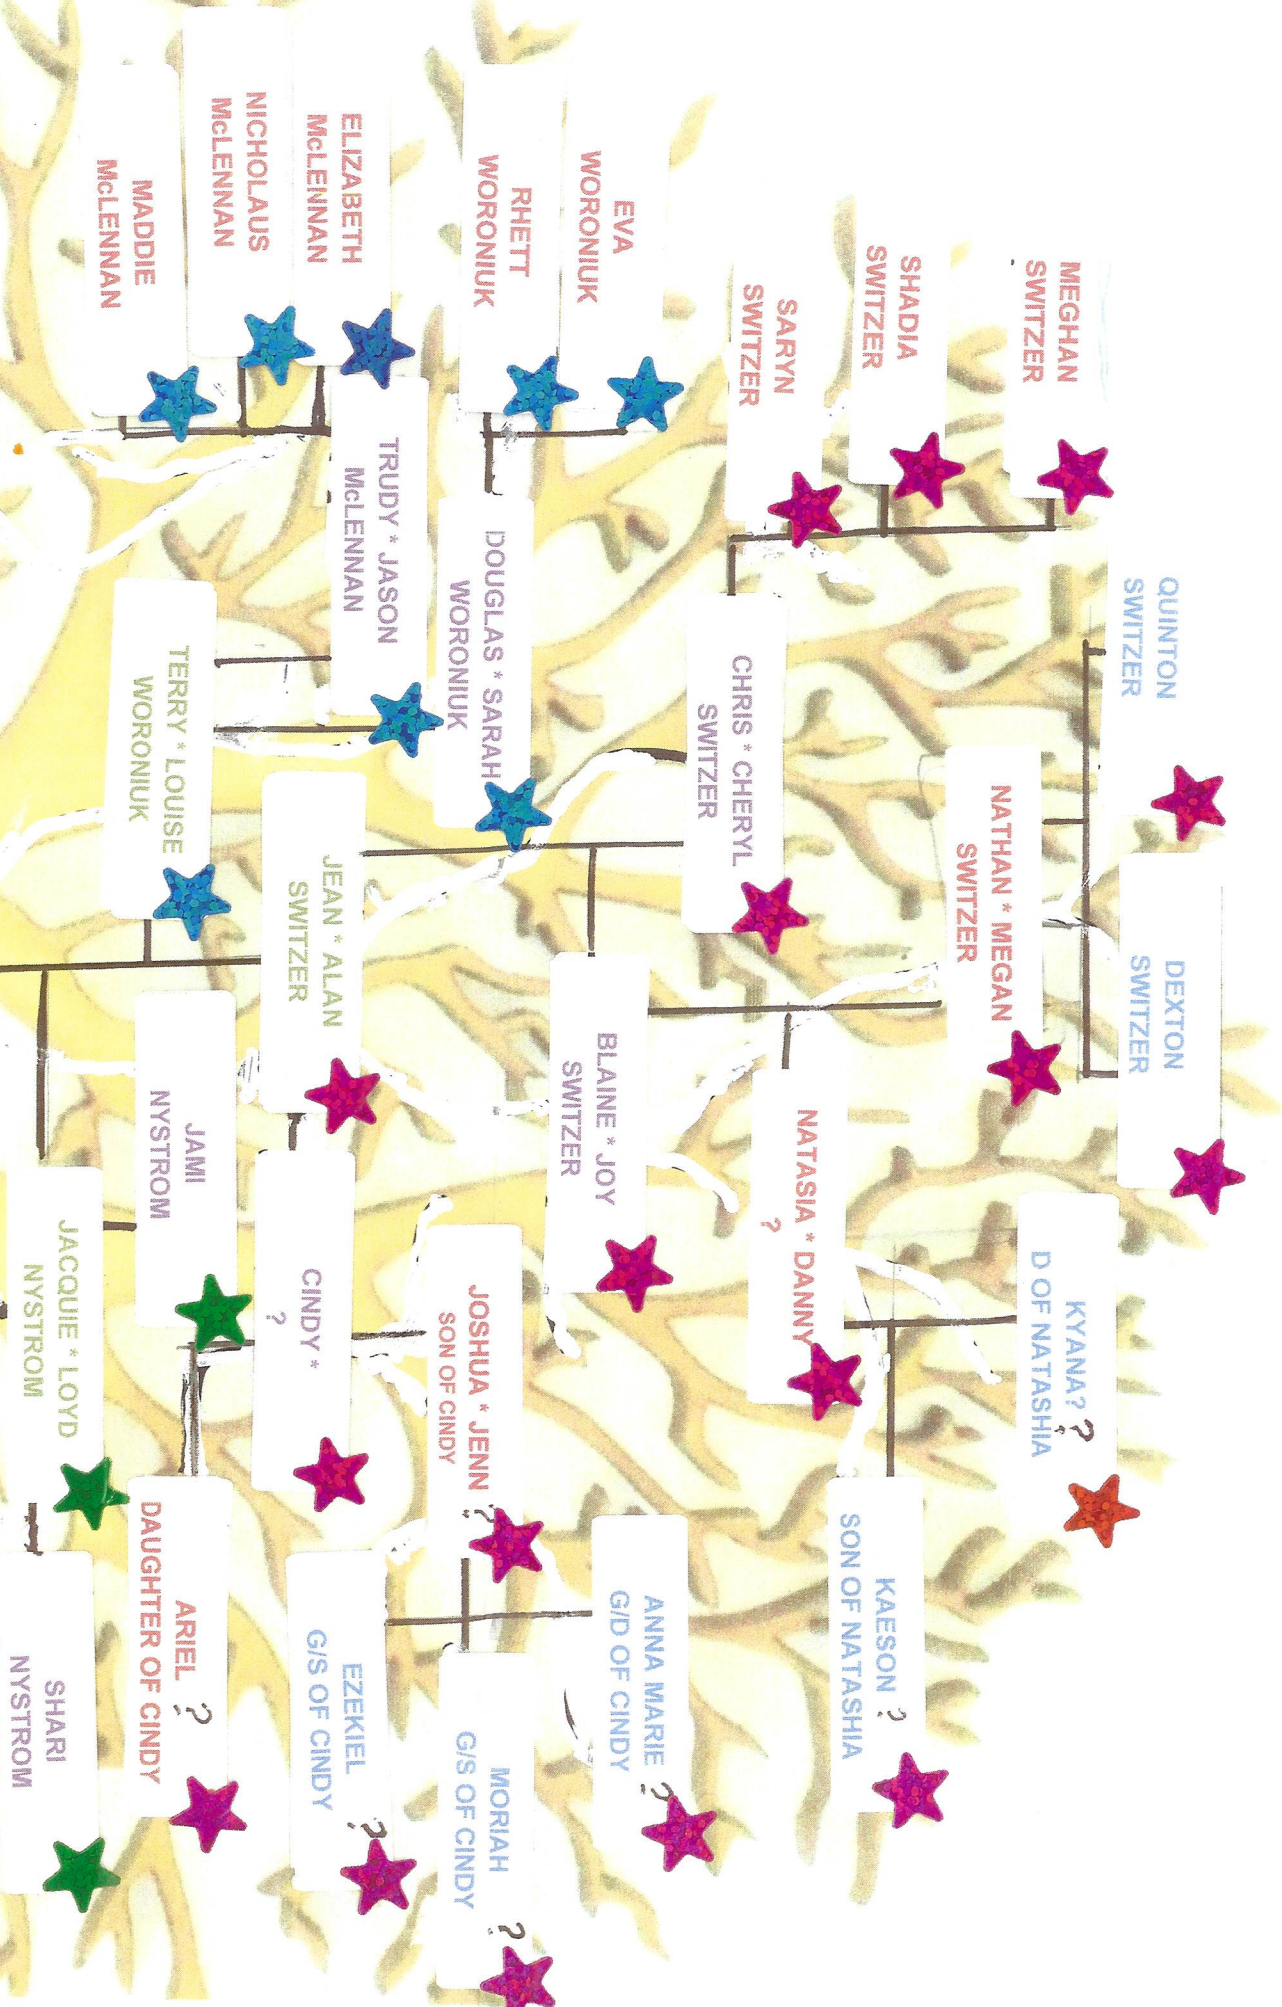

JIM AND DOROTHY MIHAIOFF BRANCH

MIKE AND VIOLA MIHAIOFF BRANCH

DIANNE AND MALCOLM WRATHELL BRANCH

GWEN MIHAIOFF BRANCH

BILL AND NINA MIHALLOFF BRANCH

KATLYN
DAUB
AVA
DAUB

LAURA * REECE
BUNDY

TERRY
MIHALLOFF

BILL * NINA
MIHALLOFF

JOHN * AGAFIA
MIHALLOFF

PATTY
MELVIN

RIKKI * JOHN
HOSICK

SHANE
MELVIN

DUSTIN
DRYER

FANNY AND NICK WORONIUK BRANCH

FANNY * NICK
WORNUIK

JOHN * AGAFIA
MIHALOFF

Handwritten text, possibly a name or date, is visible at the bottom of the page.